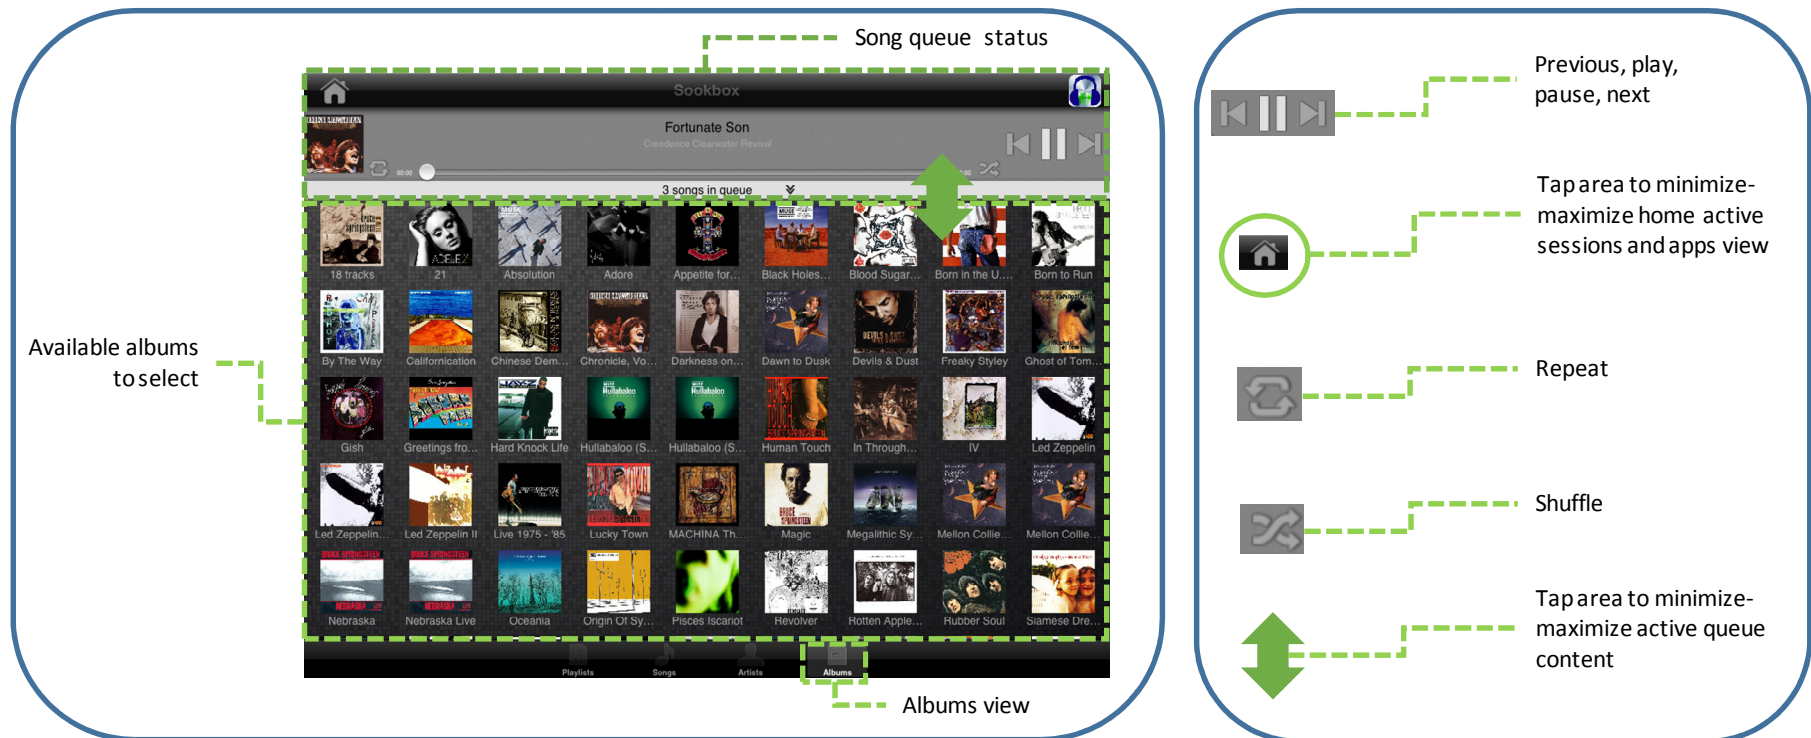

Fig 5 - My Video App (Metadata) View

MY VIDEO APP (METADATA)

Controls: Play/pause, scrubber, and queue management. Video files sorted by type with automatic metadata population for movies (movie poster art, title, year, actors, etc.)

Fig 6 - My Music App (Albums) View

MY MUSIC APP (ALBUMS)

Controls: Play/pause, previous/next, skip (via progress bar), shuffle, loop-1, loop-all, and queue management. Full playlist support includes the option to import or create new playlists. Files sortable by playlist, song title, artist, or album. Automatic metadata population (album art, year, etc.).

Fig 7 - My Music App (Songs) View

MY MUSIC APP (SONGS)

Controls: Play/pause, previous/next, skip (via progress bar), shuffle, loop-1, loop-all, and queue management. Full playlist support includes the option to import or create new playlists. Files sortable by playlist, song title, artist, or album. Automatic metadata population (album art, year, etc.).

Fig 14 - Session Settings View (for all audio and My Videos applications)

SESSION SETTINGS

For all active audio/video session applications (My Music, iHeartRadio, Pandora, My Video), user can select between all available zones for playing audio content both in multiple zones and simultaneously. User can also manage master volume of sessions in all zones both simultaneously and independently. Also, the user can lock other users out of controlling active sessions.