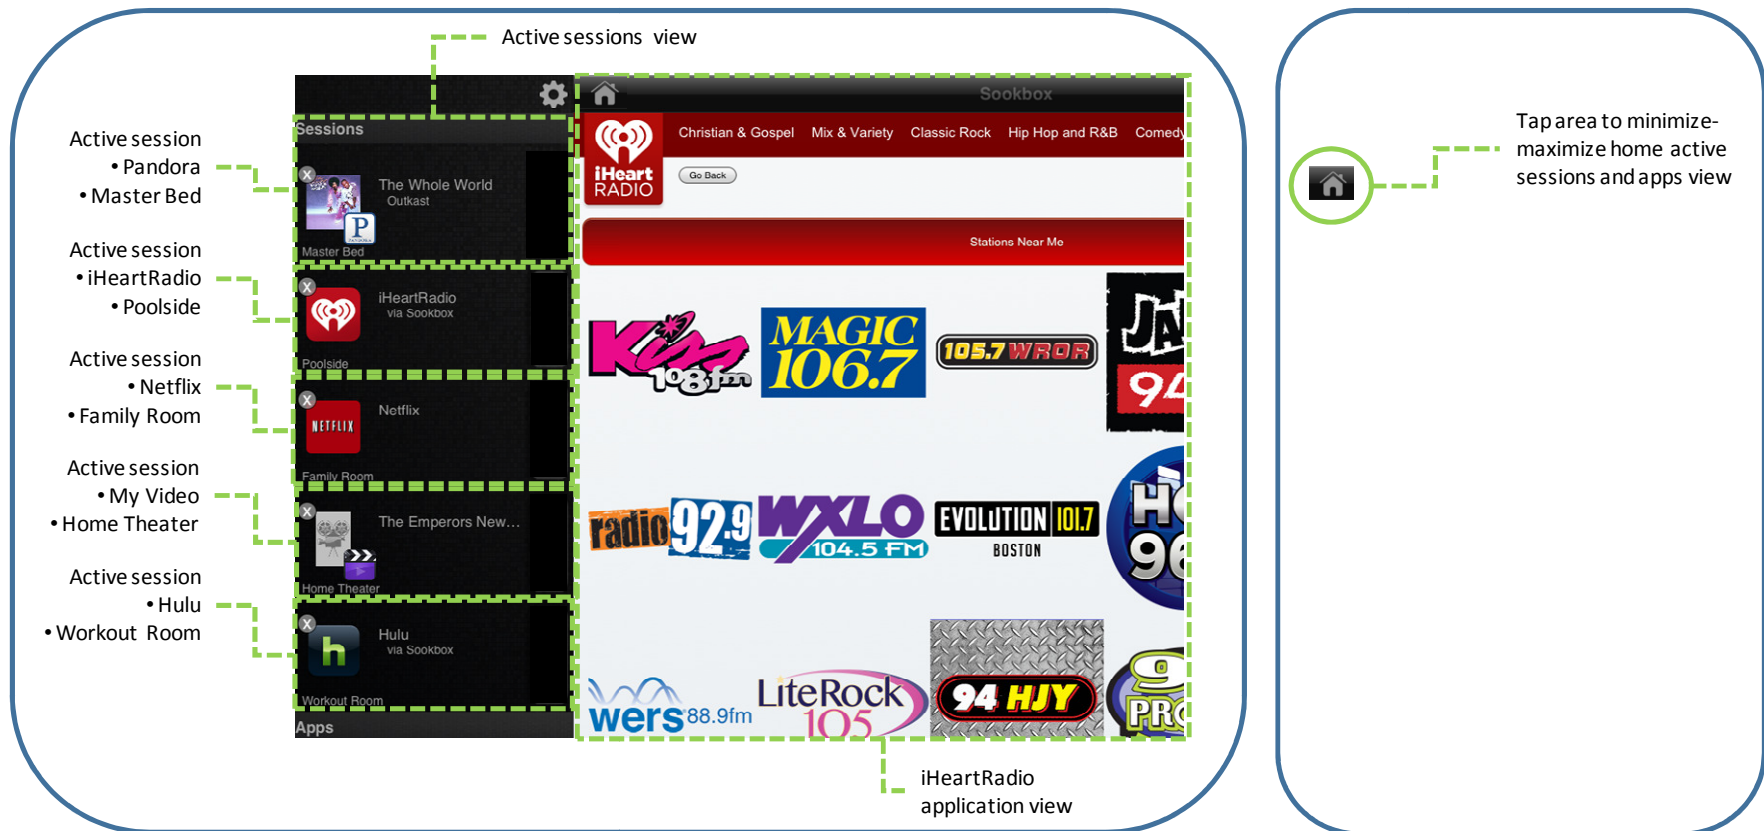

Fig 8 - My Music App (Artists) View

MY MUSIC APP (ARTISTS)

Controls: Play/pause, previous/next, skip (via progress bar), shuffle, loop-1, loop-all, select-all, and queue management. Full playlist support includes the option to import or create new playlists. Files sortable by playlist, song title, artist, or album. Automatic metadata population (album art, year, etc.).

Fig 9 - Sessions Queue (song) View

SESSION QUEUE (SONGS)

Control: Play/pause, previous/next, skip (via progress bar), shuffle, loop-1, loop-all, and queue management. Full playlist support includes the option to import or create new playlists. Files sortable by playlist, song title, artist, or album. Automatic metadata population (album art, year, etc.).

Fig 10 - iHeartRadio App View

IHEARTRADIO APP

Control: Play/pause, go back and station management; genre, stations near me.

Fig 11 - Pandora App View

PANDORA APP

Control: Play/pause, and station management; add new station, thumbs up/down, delete, rename, info, add variety.

Fig 14 - Session Settings View (for all audio and My Videos applications)

SESSION SETTINGS

For all active audio/video session applications (My Music, iHeartRadio, Pandora, My Video), user can select between all available zones for playing audio content both in multiple zones and simultaneously. User can also manage master volume of sessions in all zones both simultaneously and independently. Also, the user can lock other users out of controlling active sessions.