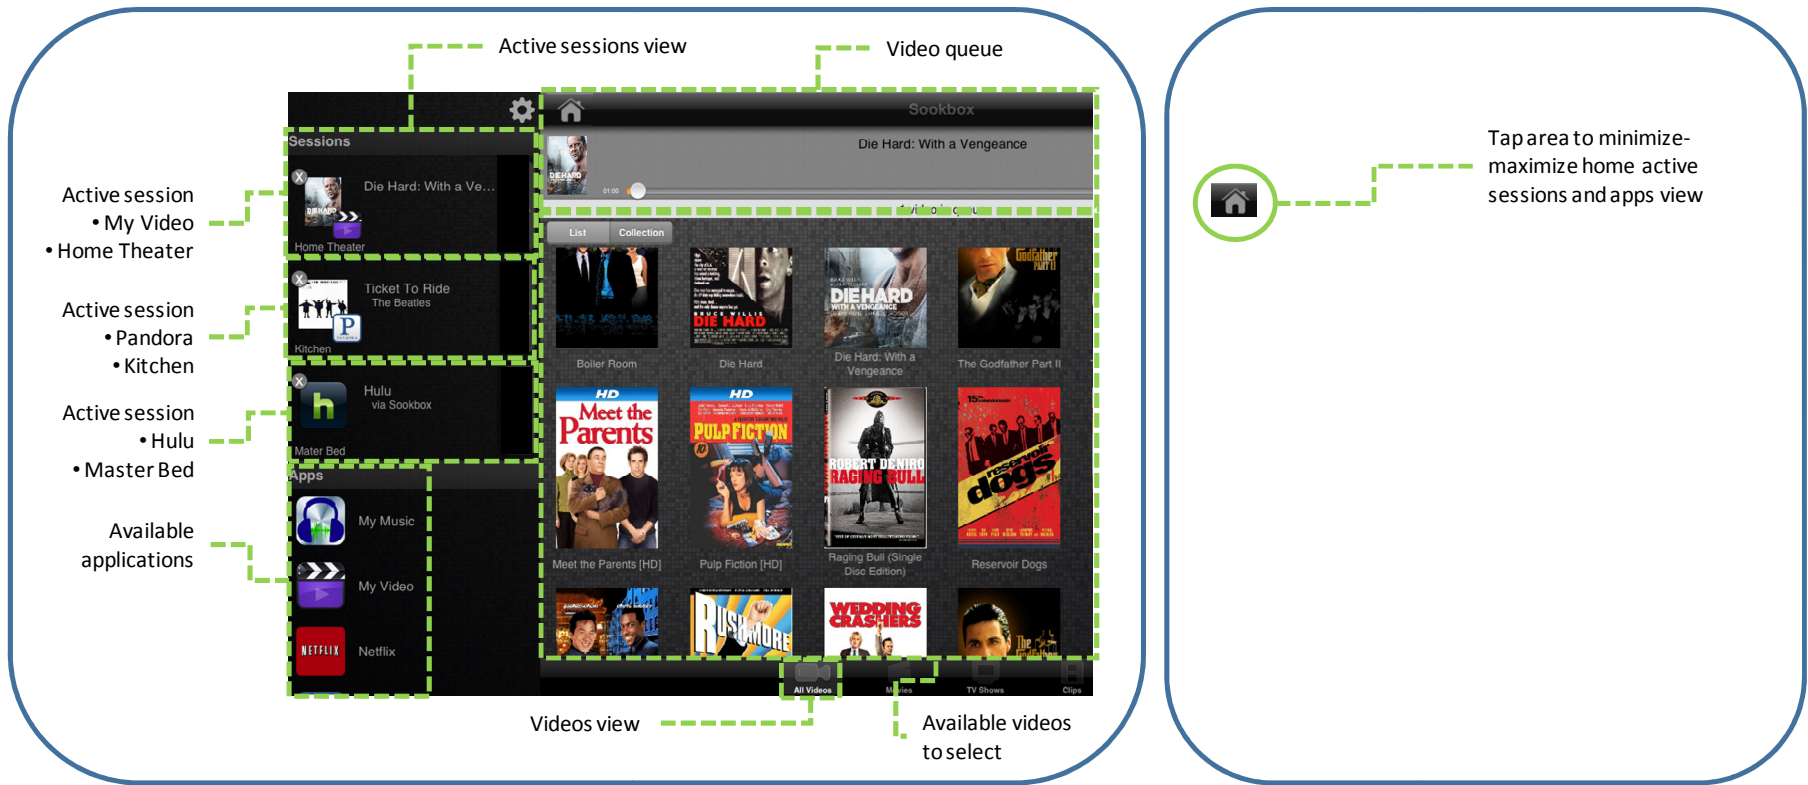

Fig 3 - My Video App View

MY VIDEO APP

Controls: Play/pause, scrubber, and queue management. Video files sorted by type with automatic metadata population for movies (movie poster art, title, year, actors, etc.). Tap and hold media art to edit metadata.