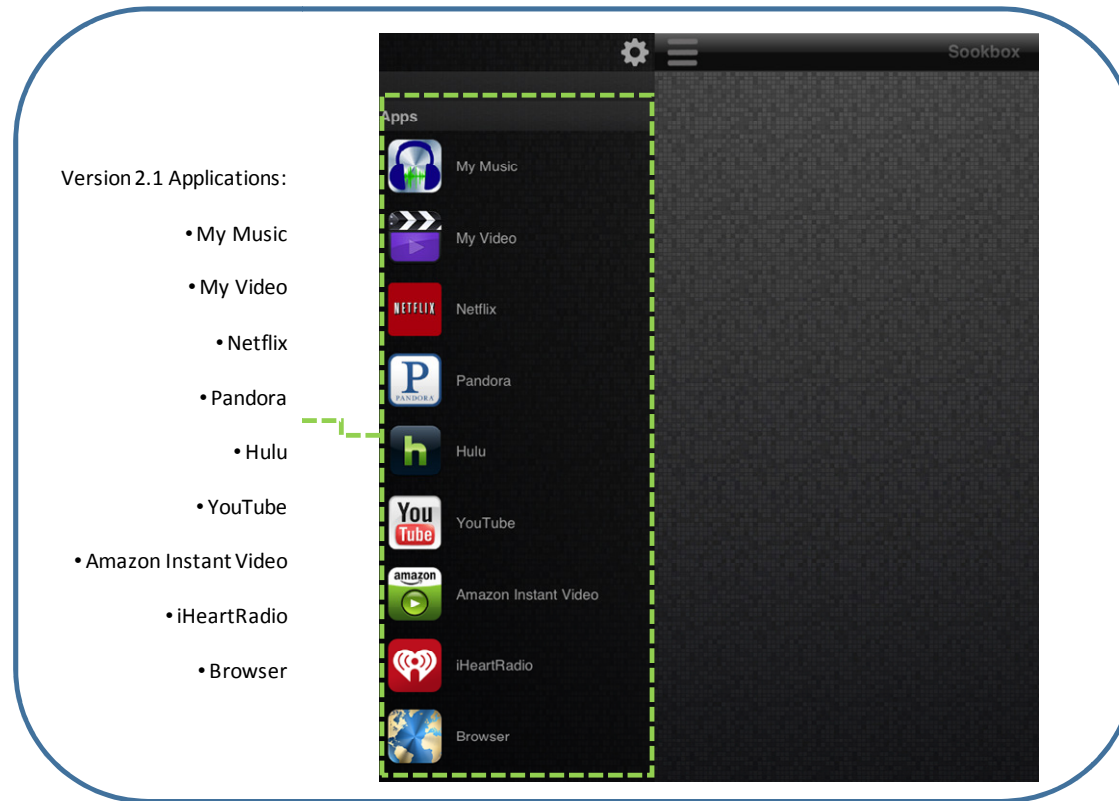

SOOKBOX VERSION 2.1 APP FEATURES QUICK GUIDE

- APPLE IOS

Fig 1 - Version 2.1 Available Applications View

VERSION 2.1 AVAILABLE APPLICATIONS

Take advantage of our latest software release which now includes Netflix, Pandora, Hulu, YouTube, Amazon Instant Video, iHeartRadio applications along with upgraded features for our previously released My Music, My Video, and Browser applications.

Fig 2 - Browser App View

BROWSER APP

Take advantage of the unrestricted internet browser (complete with address bar and Previous, Next, and Refresh buttons) that provides online access to countless internet-based applications, games and alternative media sources. Includes multiple tabs, bookmarks management and “heads-down” touchpad browser control (two-finger scroll, touch select, and native keypad).

Fig 10 - iHeartRadio App View

IHEARTRADIO APP

Control: Play/pause, go back and station management; genre, stations near me.

Fig 11 - Pandora App View

PANDORA APP

Control: Play/pause, and station management; add new station, thumbs up/down, delete, rename, info, add variety.

Fig 14 - Session Settings View (for all audio and My Videos applications)

SESSION SETTINGS

For all active audio/video session applications (My Music, iHeartRadio, Pandora, My Video), user can select between all available zones for playing audio content both in multiple zones and simultaneously. User can also manage master volume of sessions in all zones both simultaneously and independently. Also, the user can lock other users out of controlling active sessions.