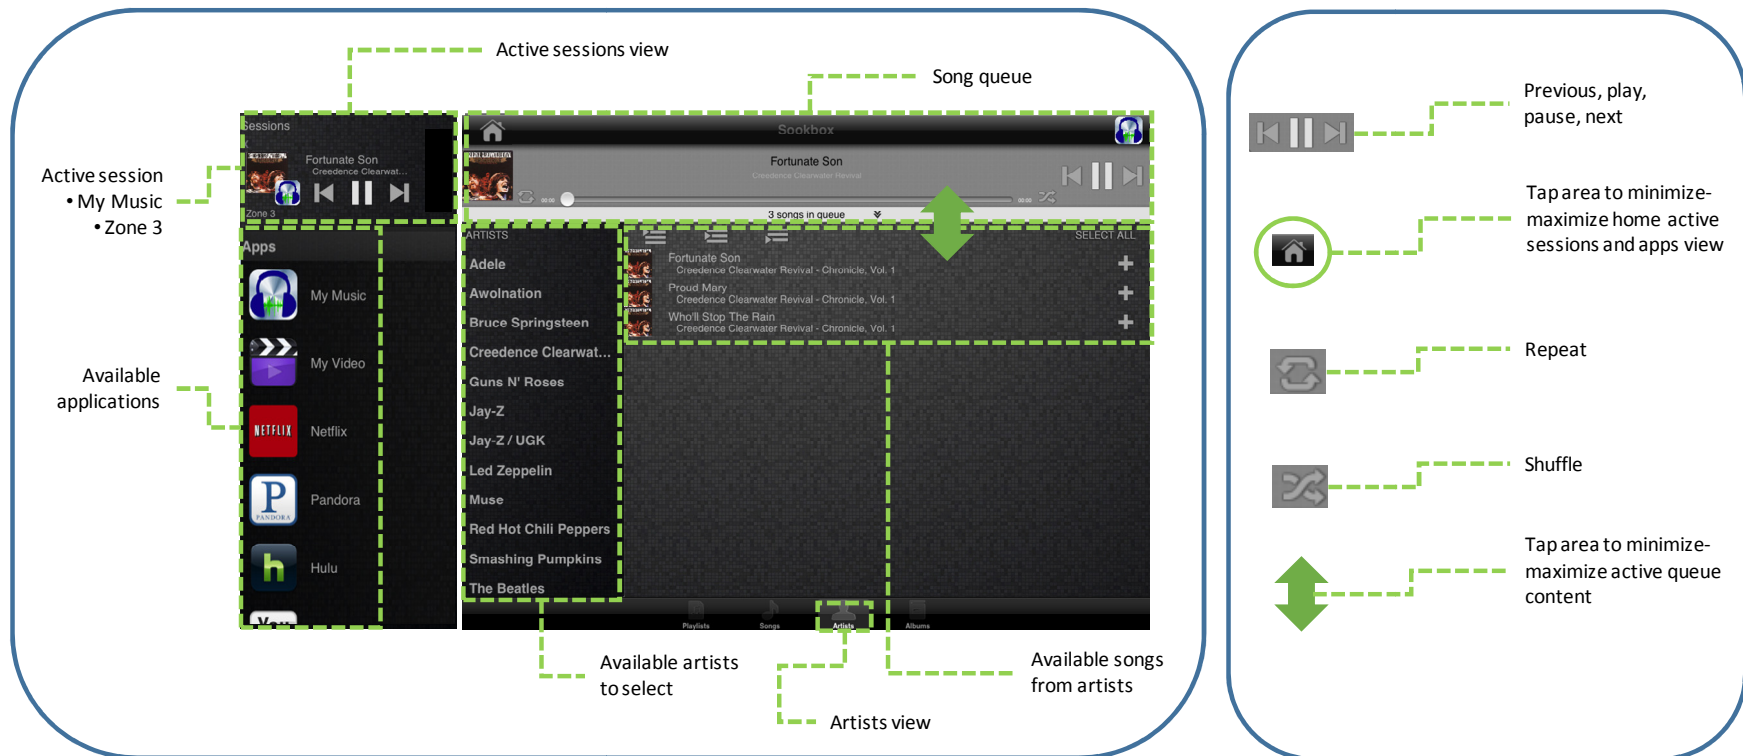

Fig 6 - My Music App (Albums) View

MY MUSIC APP (ALBUMS)

Controls: Play/pause, previous/next, skip (via progress bar), shuffle, loop-1, loop-all, and queue management. Full playlist support includes the option to import or create new playlists. Files sortable by playlist, song title, artist, or album. Automatic metadata population (album art, year, etc.).

Fig 7 - My Music App (Songs) View

MY MUSIC APP (SONGS)

Controls: Play/pause, previous/next, skip (via progress bar), shuffle, loop-1, loop-all, and queue management. Full playlist support includes the option to import or create new playlists. Files sortable by playlist, song title, artist, or album. Automatic metadata population (album art, year, etc.).

Fig 8 - My Music App (Artists) View

MY MUSIC APP (ARTISTS)

Controls: Play/pause, previous/next, skip (via progress bar), shuffle, loop-1, loop-all, select-all, and queue management. Full playlist support includes the option to import or create new playlists. Files sortable by playlist, song title, artist, or album. Automatic metadata population (album art, year, etc.).

Fig 14 - Session Settings View (for all audio and My Videos applications)

SESSION SETTINGS

For all active audio/video session applications (My Music, iHeartRadio, Pandora, My Video), user can select between all available zones for playing audio content both in multiple zones and simultaneously. User can also manage master volume of sessions in all zones both simultaneously and independently. Also, the user can lock other users out of controlling active sessions.