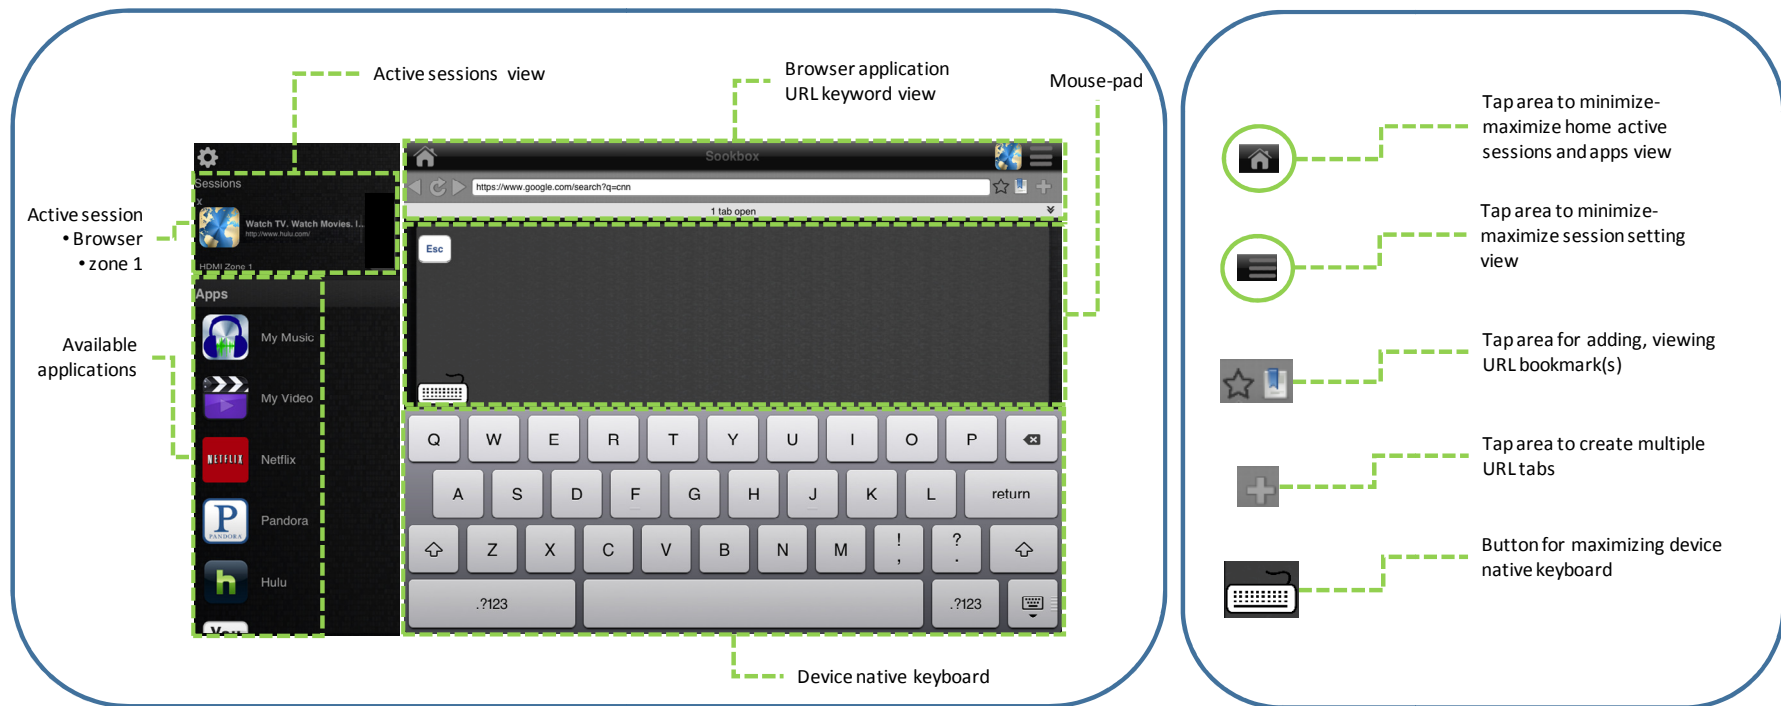

SOOKBOX VERSION 2.1 APP FEATURES QUICK GUIDE

- APPLE IOS

Fig 1 - Version 2.1 Available Applications View

VERSION 2.1 AVAILABLE APPLICATIONS

Take advantage of our latest software release which now includes Netflix, Pandora, Hulu, YouTube, Amazon Instant Video, iHeartRadio applications along with upgraded features for our previously released My Music, My Video, and Browser applications.

Fig 9 - Sessions Queue (song) View

SESSION QUEUE (SONGS)

Control: Play/pause, previous/next, skip (via progress bar), shuffle, loop-1, loop-all, and queue management. Full playlist support includes the option to import or create new playlists. Files sortable by playlist, song title, artist, or album. Automatic metadata population (album art, year, etc.).

Fig 13 - Zone Synchronization View (for all audio applications)

ZONE SYNCHRONIZATION

For all active audio session applications (My Music, iHeartRadio, Pandora), user can select between all available zones for playing audio content simultaneously in multiple zones.

Fig 14 - Session Settings View (for all audio and My Videos applications)

SESSION SETTINGS

For all active audio/video session applications (My Music, iHeartRadio, Pandora, My Video), user can select between all available zones for playing audio content both in multiple zones and simultaneously. User can also manage master volume of sessions in all zones both simultaneously and independently. Also, the user can lock other users out of controlling active sessions.