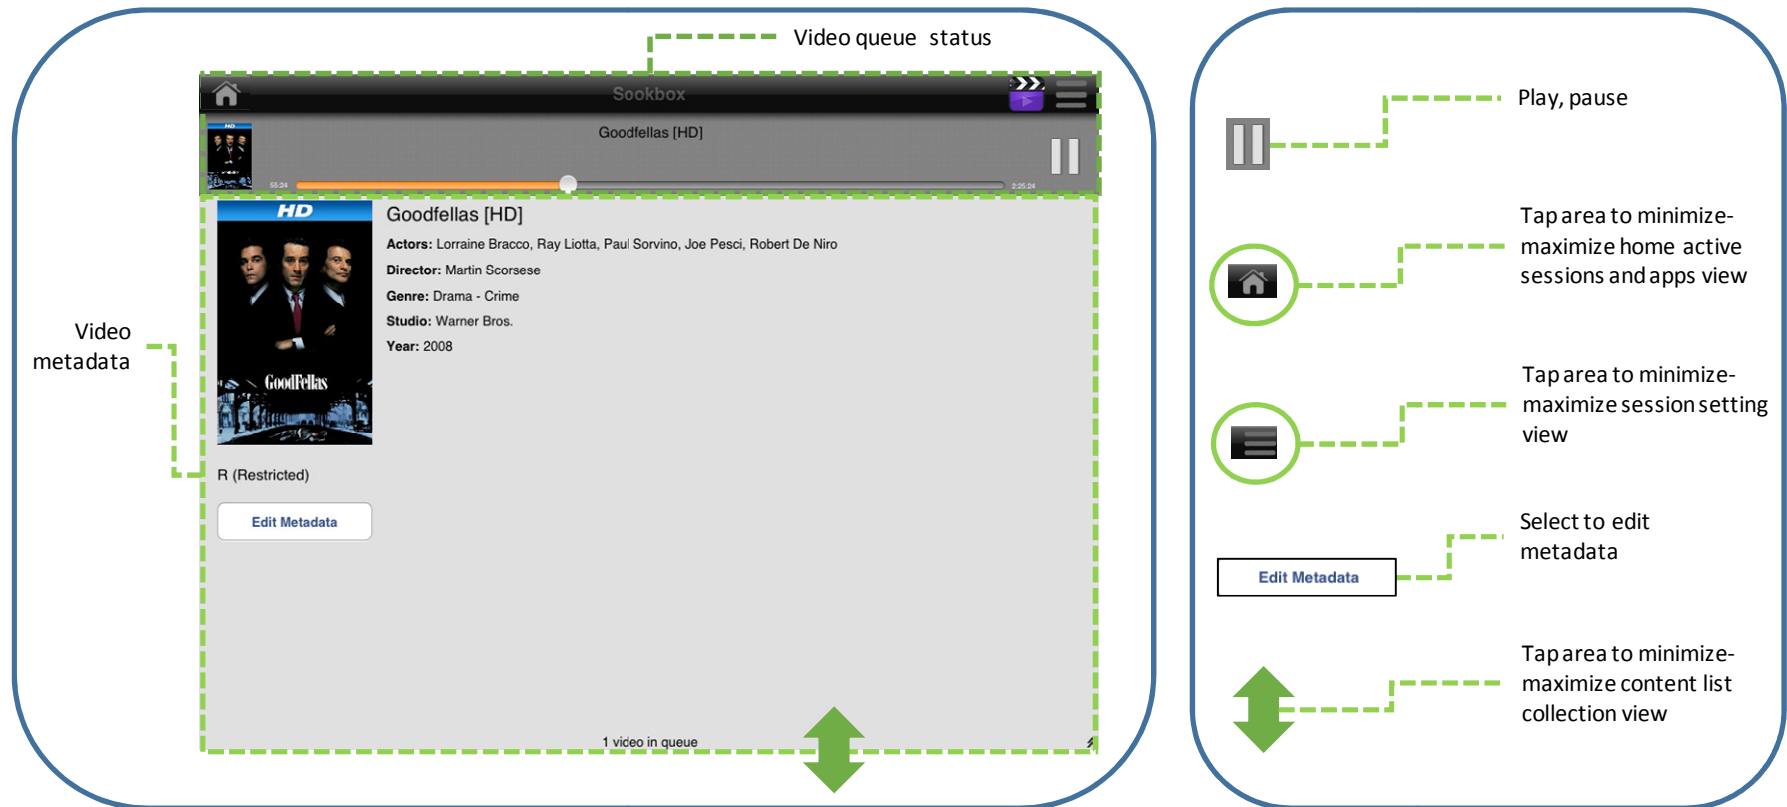

Fig 4 - My Video App (All Videos) View

MY VIDEO APP (ALL VIDEOS)

Controls: Play/pause, scrubber, and queue management. Video files sorted by type with automatic metadata population for movies (movie poster art, title, year, actors, etc.)

Fig 5 - My Video App (Metadata) View

MY VIDEO APP (METADATA)

Controls: Play/pause, scrubber, and queue management. Video files sorted by type with automatic metadata population for movies (movie poster art, title, year, actors, etc.)

Fig 6 - My Music App (Albums) View

MY MUSIC APP (ALBUMS)

Controls: Play/pause, previous/next, skip (via progress bar), shuffle, loop-1, loop-all, and queue management. Full playlist support includes the option to import or create new playlists. Files sortable by playlist, song title, artist, or album. Automatic metadata population (album art, year, etc.).

Fig 14 - Session Settings View (for all audio and My Videos applications)

SESSION SETTINGS

For all active audio/video session applications (My Music, iHeartRadio, Pandora, My Video), user can select between all available zones for playing audio content both in multiple zones and simultaneously. User can also manage master volume of sessions in all zones both simultaneously and independently. Also, the user can lock other users out of controlling active sessions.