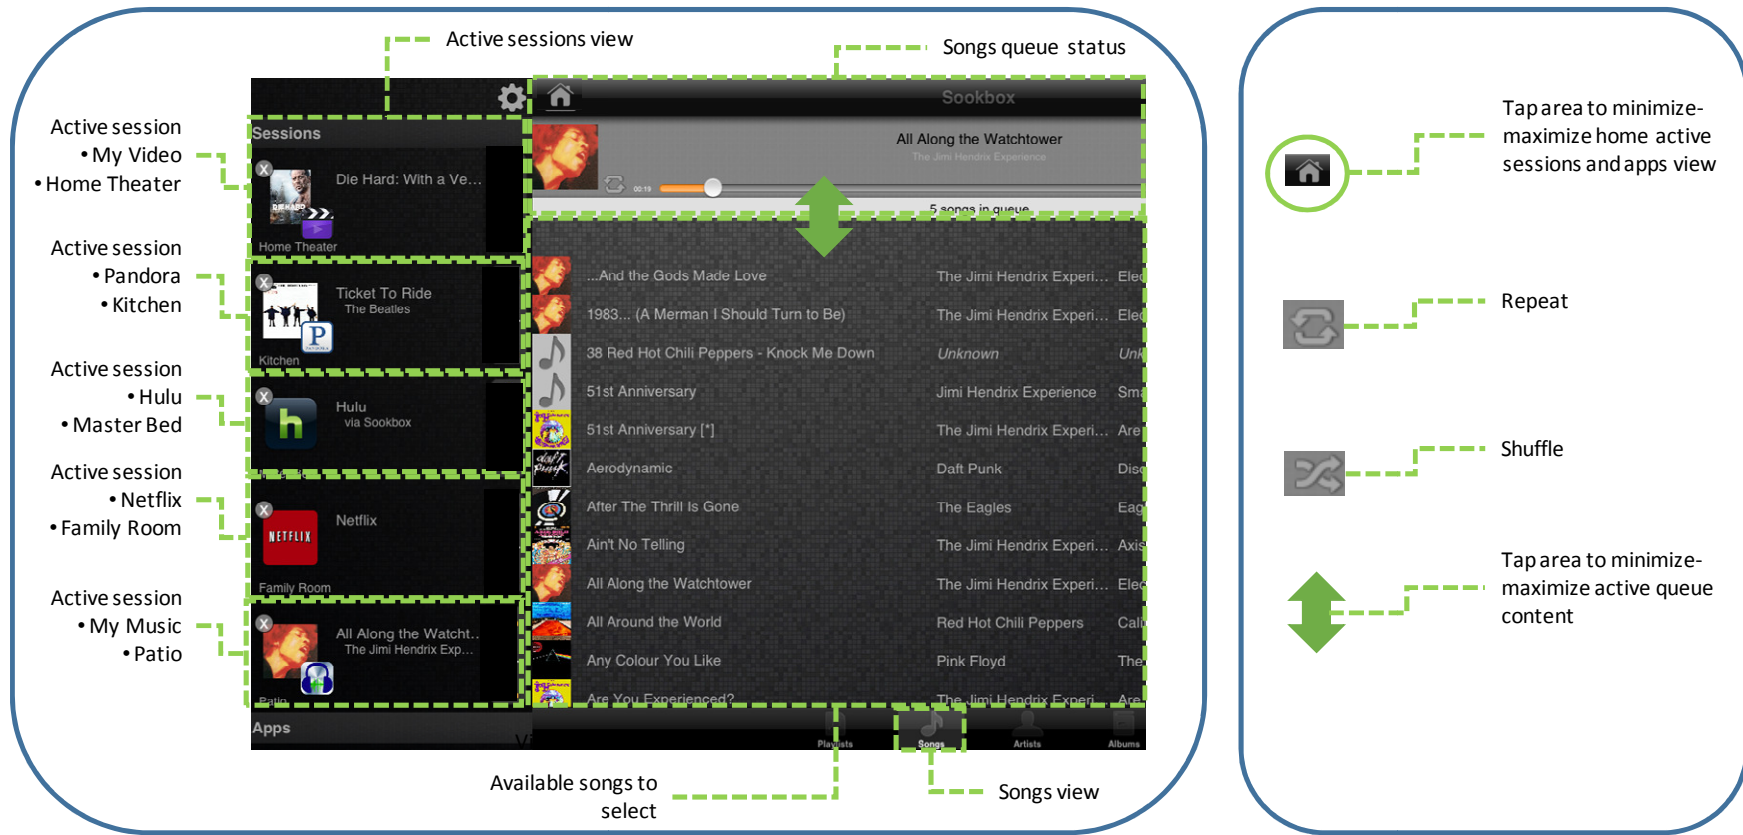

Fig 6 - My Music App (Albums) View

MY MUSIC APP (ALBUMS)

Controls: Play/pause, previous/next, skip (via progress bar), shuffle, loop-1, loop-all, and queue management. Full playlist support includes the option to import or create new playlists. Files sortable by playlist, song title, artist, or album. Automatic metadata population (album art, year, etc.).

Fig 7 - My Music App (Songs) View

MY MUSIC APP (SONGS)

Controls: Play/pause, previous/next, skip (via progress bar), shuffle, loop-1, loop-all, and queue management. Full playlist support includes the option to import or create new playlists. Files sortable by playlist, song title, artist, or album. Automatic metadata population (album art, year, etc.).

Fig 8 - My Music App (Artists) View

MY MUSIC APP (ARTISTS)

Controls: Play/pause, previous/next, skip (via progress bar), shuffle, loop-1, loop-all, select-all, and queue management. Full playlist support includes the option to import or create new playlists. Files sortable by playlist, song title, artist, or album. Automatic metadata population (album art, year, etc.).

Fig 14 - Session Settings View (for all audio and My Videos applications)

SESSION SETTINGS

For all active audio/video session applications (My Music, iHeartRadio, Pandora, My Video), user can select between all available zones for playing audio content both in multiple zones and simultaneously. User can also manage master volume of sessions in all zones both simultaneously and independently. Also, the user can lock other users out of controlling active sessions.