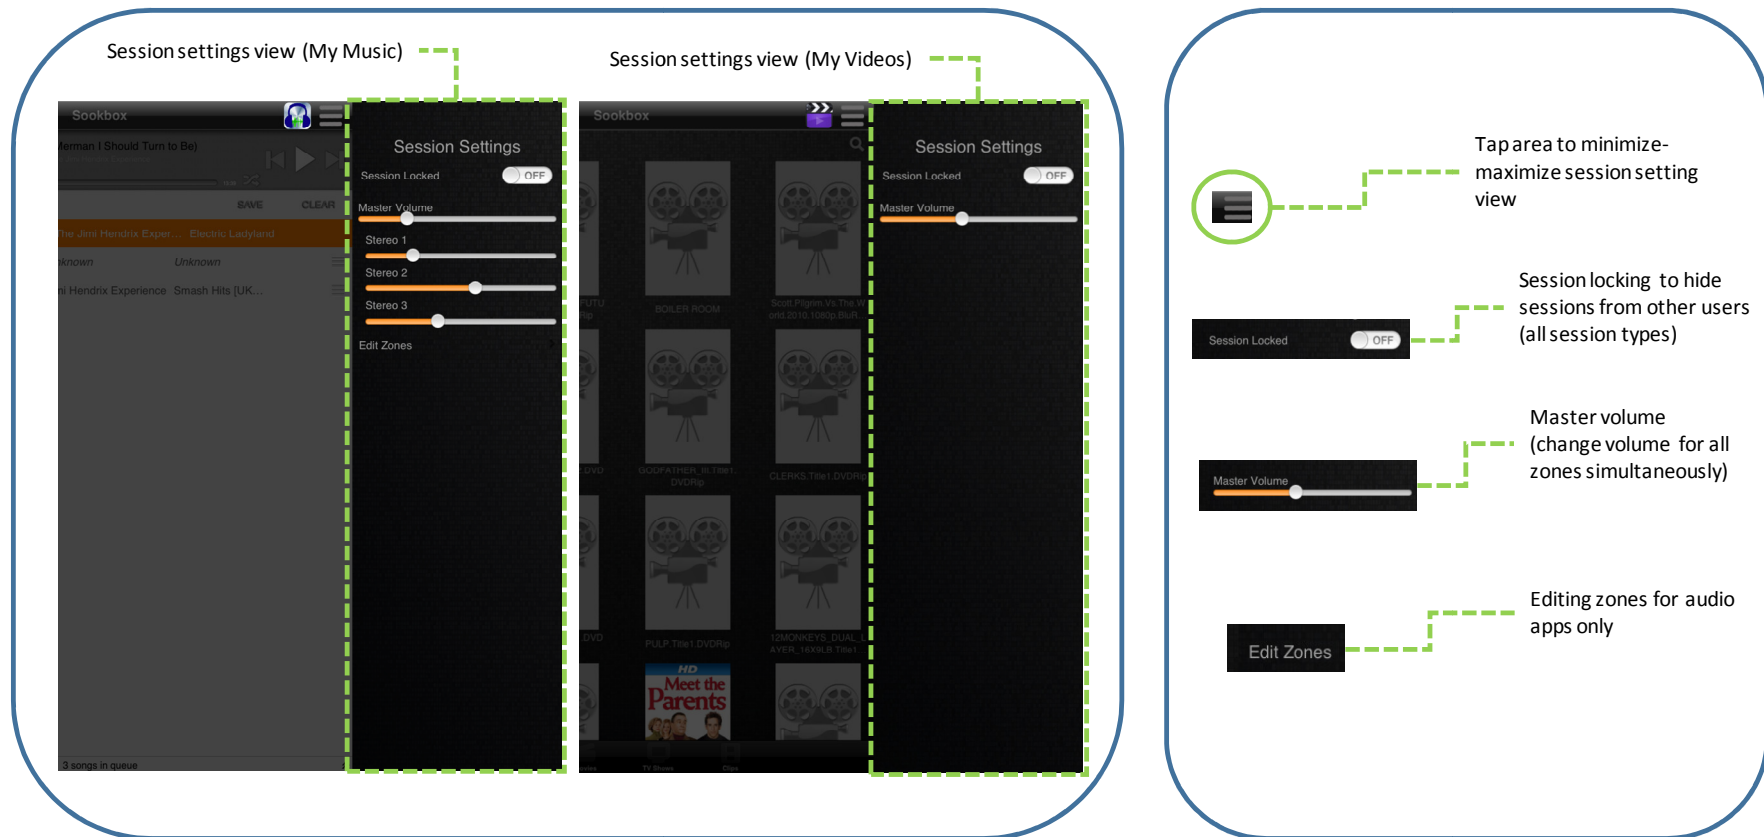

Fig 10 - iHeartRadio App View

IHEARTRADIO APP

Control: Play/pause, go back and station management; genre, stations near me.

Fig 11 - Pandora App View

PANDORA APP

Control: Play/pause, and station management; add new station, thumbs up/down, delete, rename, info, add variety.

Fig 12 - Playlist View (for all audio applications)

PLAYLIST (audio for all applications)

For all selectable audio content from the content list (songs) within the My Music app, users can create new playlists and name them as desired for future use. The playlist content can be tailored during future use; user can add / deleted songs as they wish.

Fig 13 - Zone Synchronization View (for all audio applications)

ZONE SYNCHRONIZATION

For all active audio session applications (My Music, iHeartRadio, Pandora), user can select between all available zones for playing audio content simultaneously in multiple zones.

Fig 14 - Session Settings View (for all audio and My Videos applications)

SESSION SETTINGS

For all active audio/video session applications (My Music, iHeartRadio, Pandora, My Video), user can select between all available zones for playing audio content both in multiple zones and simultaneously. User can also manage master volume of sessions in all zones both simultaneously and independently. Also, the user can lock other users out of controlling active sessions.