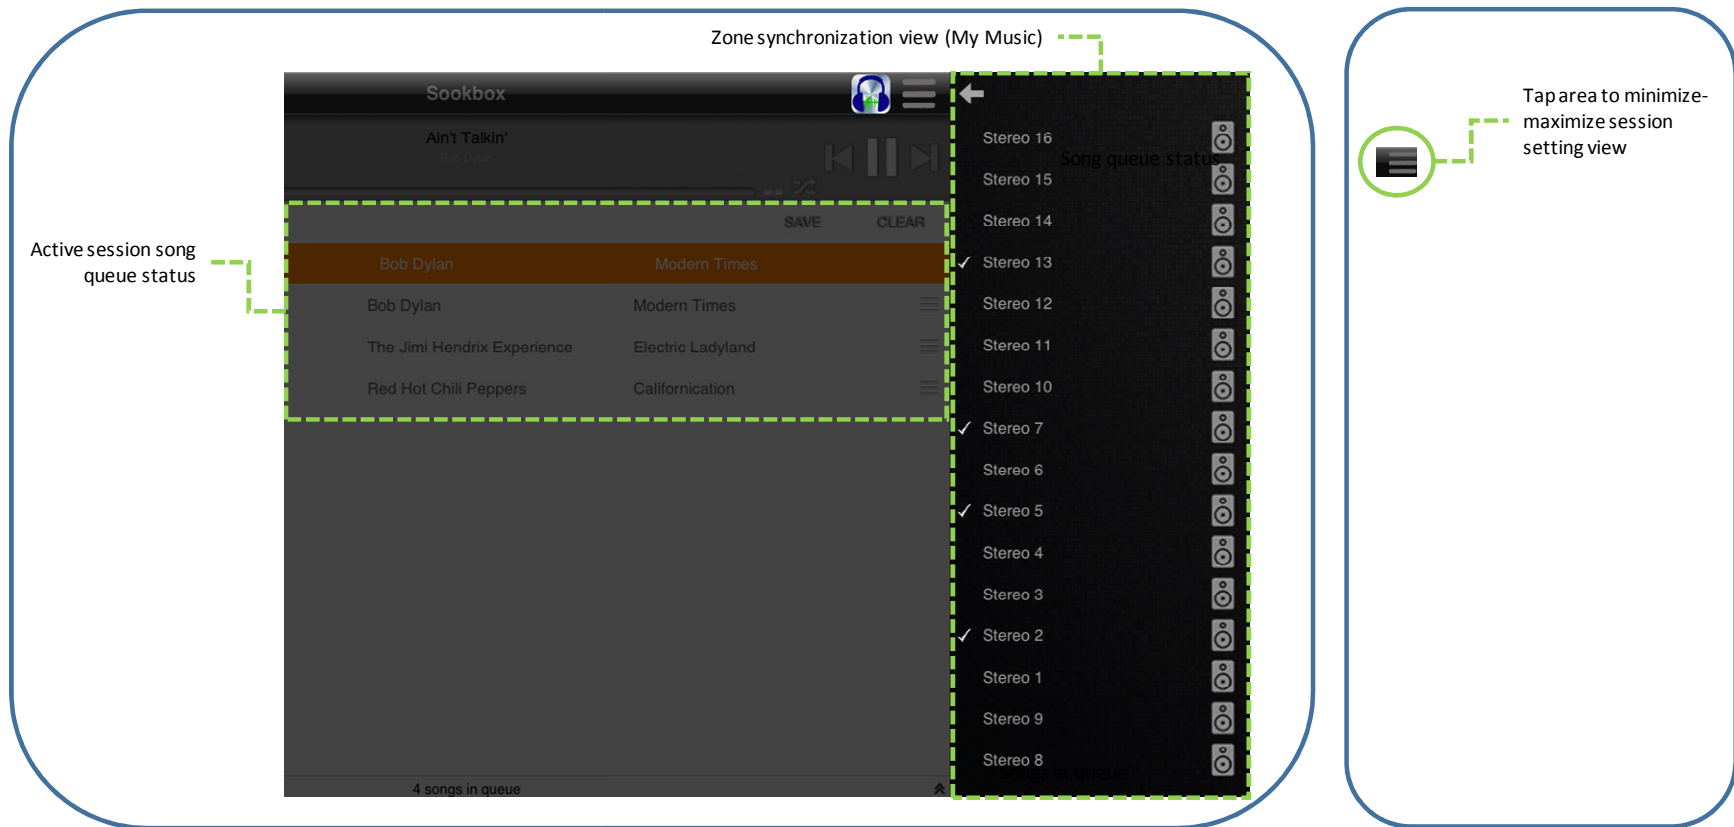

Fig 10 - iHeartRadio App View

IHEARTRADIO APP

Control: Play/pause, go back and station management; genre, stations near me.

Fig 11 - Pandora App View

PANDORA APP

Control: Play/pause, and station management; add new station, thumbs up/down, delete, rename, info, add variety.

Fig 12 - Playlist View (for all audio applications)

PLAYLIST (audio for all applications)

For all selectable audio content from the content list (songs) within the My Music app, users can create new playlists and name them as desired for future use. The playlist content can be tailored during future use; user can add / deleted songs as they wish.

Fig 13 - Zone Synchronization View (for all audio applications)

ZONE SYNCHRONIZATION

For all active audio session applications (My Music, iHeartRadio, Pandora), user can select between all available zones for playing audio content simultaneously in multiple zones.

Fig 14 - Session Settings View (for all audio and My Videos applications)

SESSION SETTINGS

For all active audio/video session applications (My Music, iHeartRadio, Pandora, My Video), user can select between all available zones for playing audio content both in multiple zones and simultaneously. User can also manage master volume of sessions in all zones both simultaneously and independently. Also, the user can lock other users out of controlling active sessions.