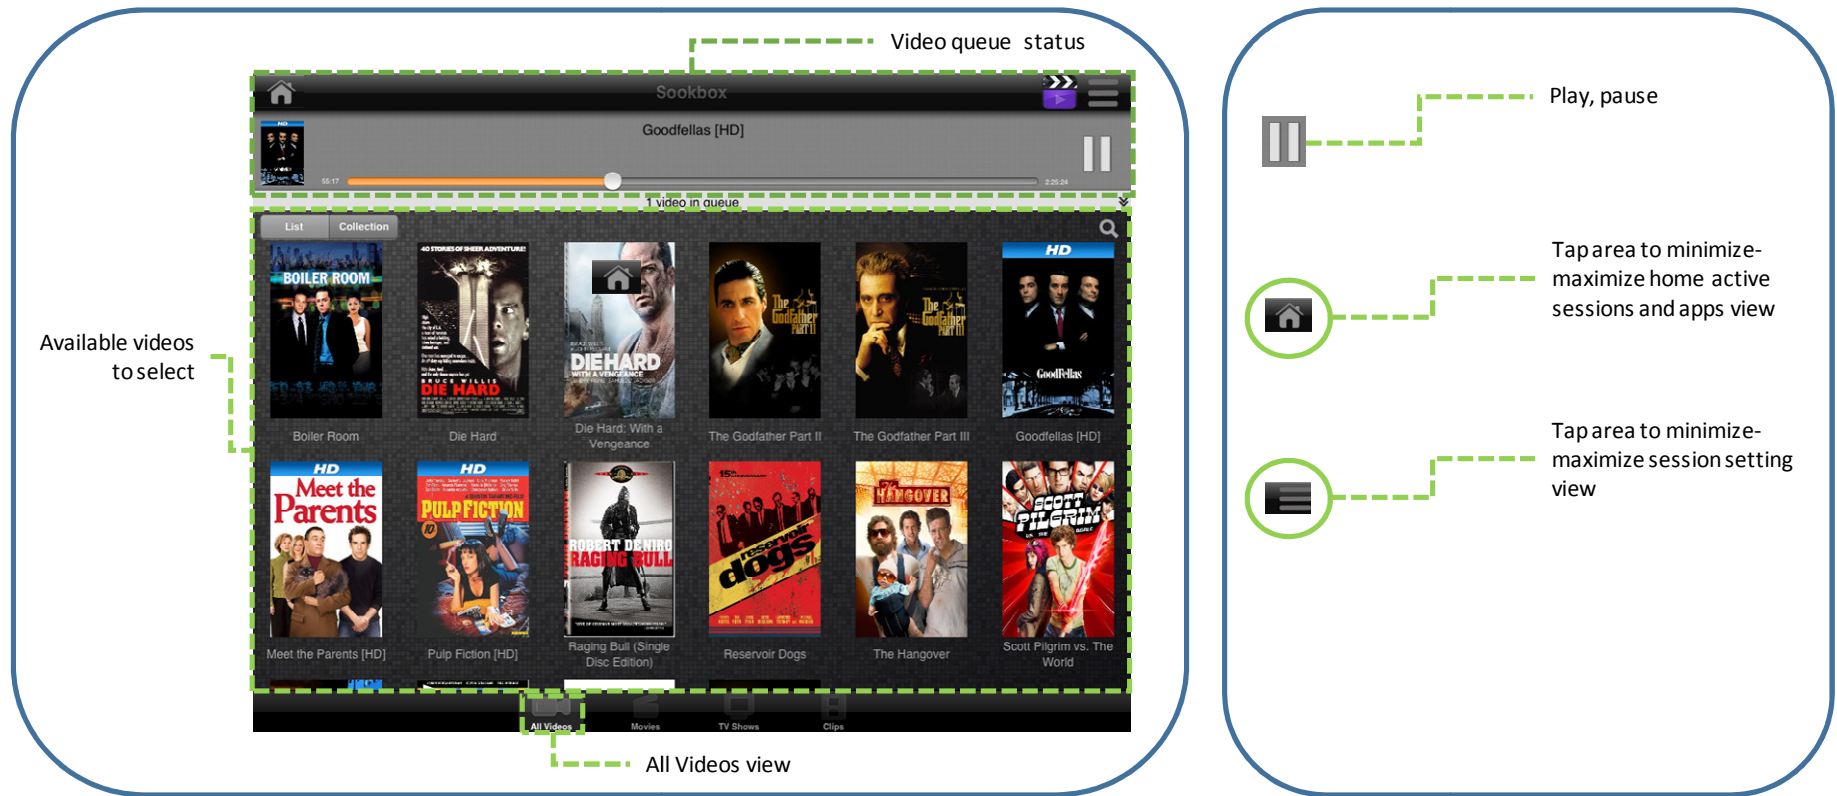

Fig 4 - My Video App (All Videos) View

MY VIDEO APP (ALL VIDEOS)

Controls: Play/pause, scrubber, and queue management. Video files sorted by type with automatic metadata population for movies (movie poster art, title, year, actors, etc.)