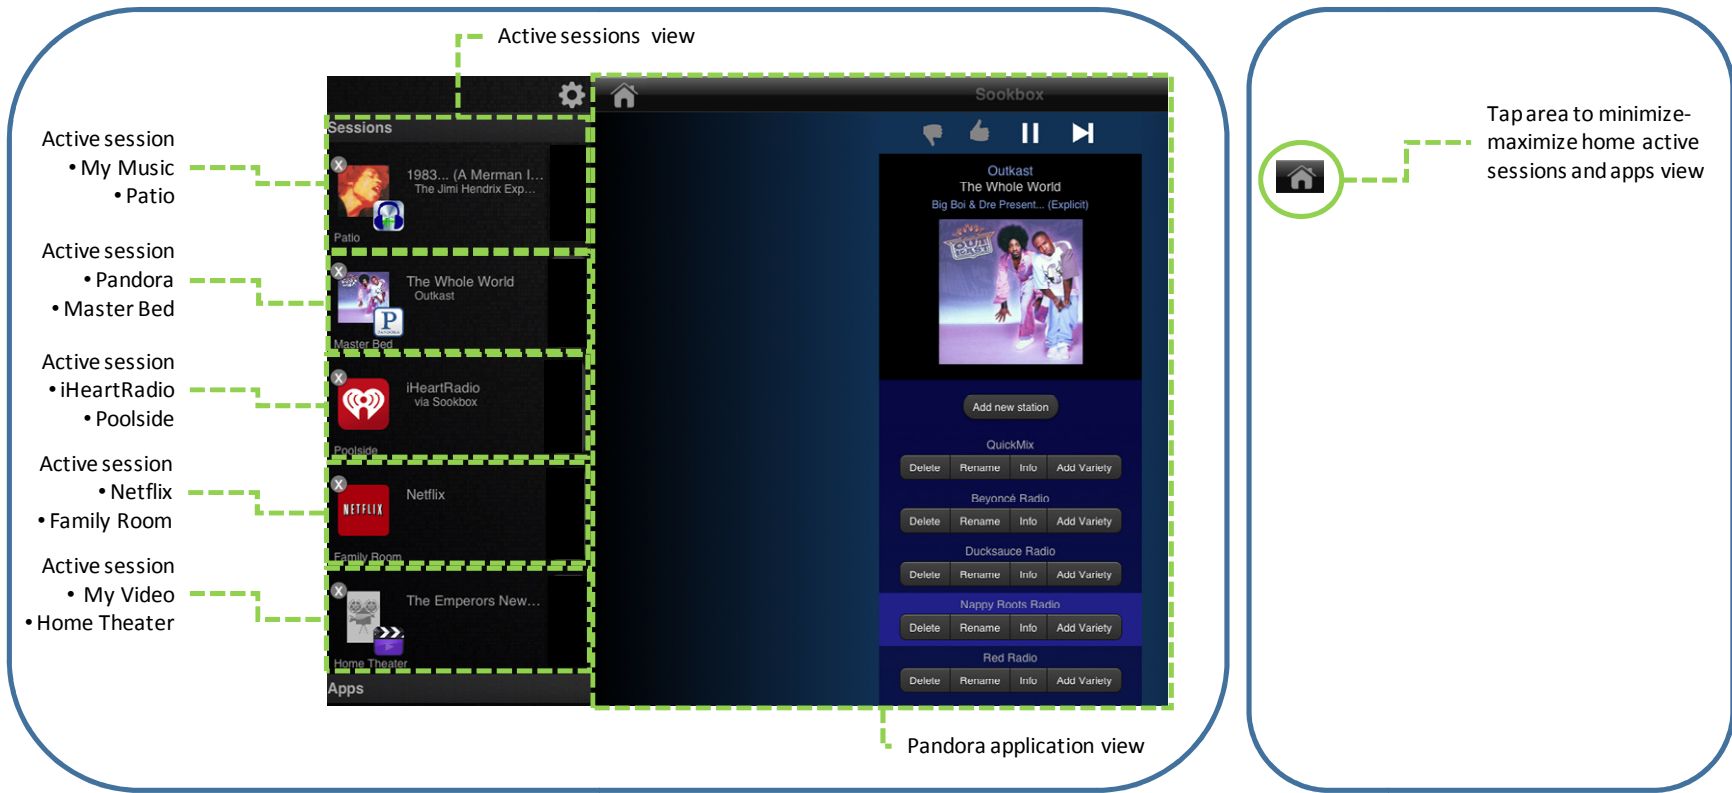

Fig 9 - Sessions Queue (song) View

SESSION QUEUE (SONGS)

Control: Play/pause, previous/next, skip (via progress bar), shuffle, loop-1, loop-all, and queue management. Full playlist support includes the option to import or create new playlists. Files sortable by playlist, song title, artist, or album. Automatic metadata population (album art, year, etc.).

Fig 10 - iHeartRadio App View

IHEARTRADIO APP

Control: Play/pause, go back and station management; genre, stations near me.

Fig 11 - Pandora App View

PANDORA APP

Control: Play/pause, and station management; add new station, thumbs up/down, delete, rename, info, add variety.

Fig 13 - Zone Synchronization View (for all audio applications)

ZONE SYNCHRONIZATION

For all active audio session applications (My Music, iHeartRadio, Pandora), user can select between all available zones for playing audio content simultaneously in multiple zones.

Fig 14 - Session Settings View (for all audio and My Videos applications)

SESSION SETTINGS

For all active audio/video session applications (My Music, iHeartRadio, Pandora, My Video), user can select between all available zones for playing audio content both in multiple zones and simultaneously. User can also manage master volume of sessions in all zones both simultaneously and independently. Also, the user can lock other users out of controlling active sessions.