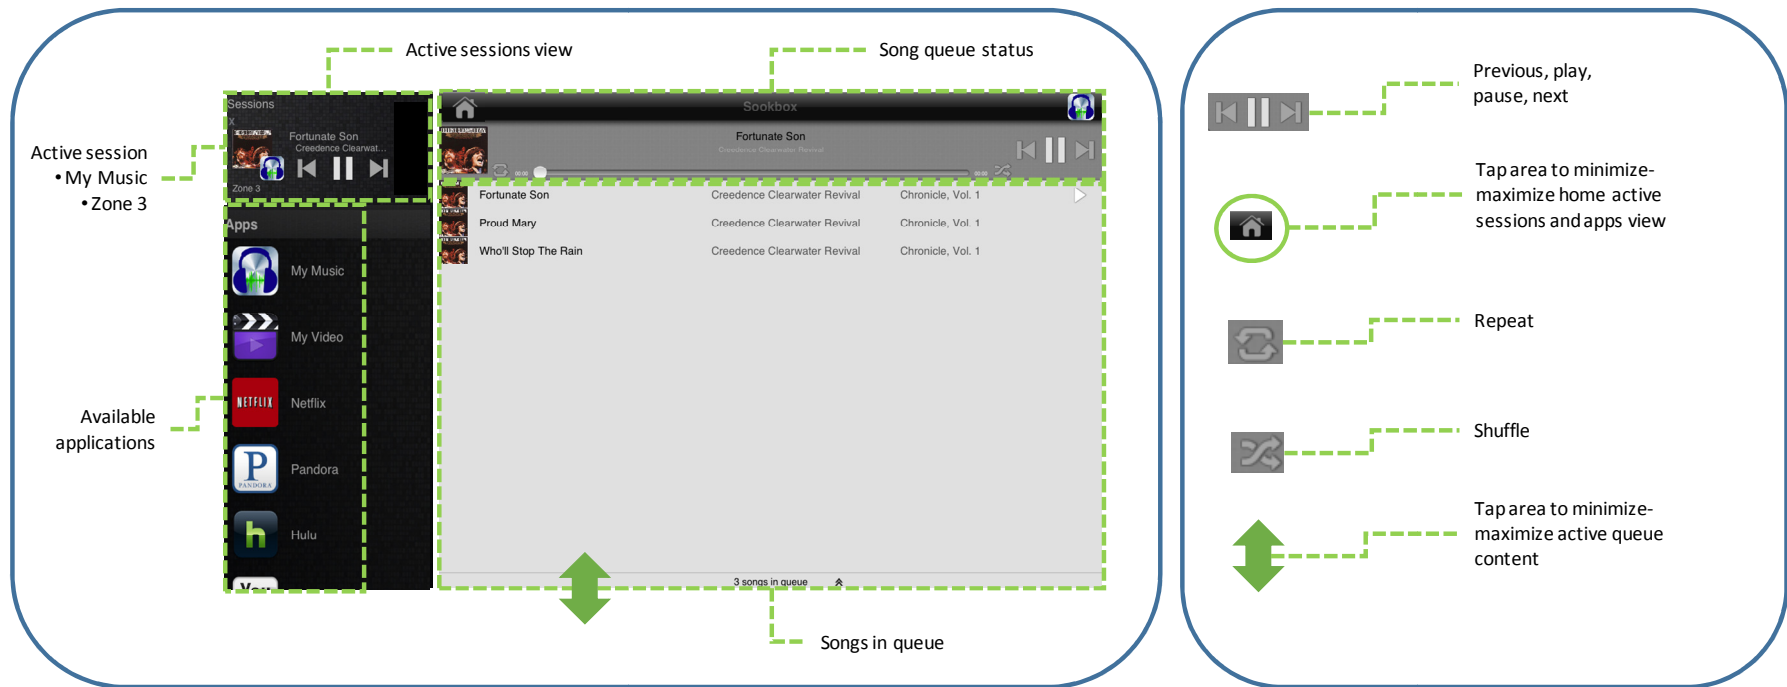

Fig 7 - My Music App (Songs) View

MY MUSIC APP (SONGS)

Controls: Play/pause, previous/next, skip (via progress bar), shuffle, loop-1, loop-all, and queue management. Full playlist support includes the option to import or create new playlists. Files sortable by playlist, song title, artist, or album. Automatic metadata population (album art, year, etc.).

Fig 8 - My Music App (Artists) View

MY MUSIC APP (ARTISTS)

Controls: Play/pause, previous/next, skip (via progress bar), shuffle, loop-1, loop-all, select-all, and queue management. Full playlist support includes the option to import or create new playlists. Files sortable by playlist, song title, artist, or album. Automatic metadata population (album art, year, etc.).

Fig 9 - Sessions Queue (song) View

SESSION QUEUE (SONGS)

Control: Play/pause, previous/next, skip (via progress bar), shuffle, loop-1, loop-all, and queue management. Full playlist support includes the option to import or create new playlists. Files sortable by playlist, song title, artist, or album. Automatic metadata population (album art, year, etc.).

Fig 14 - Session Settings View (for all audio and My Videos applications)

SESSION SETTINGS

For all active audio/video session applications (My Music, iHeartRadio, Pandora, My Video), user can select between all available zones for playing audio content both in multiple zones and simultaneously. User can also manage master volume of sessions in all zones both simultaneously and independently. Also, the user can lock other users out of controlling active sessions.